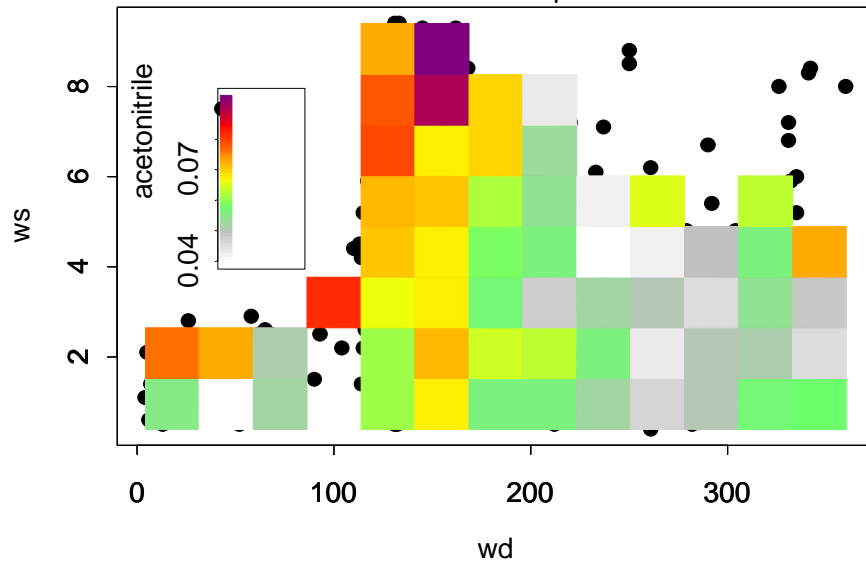

The colored gridsquares are averages of 3 or more datapoints.

The colored gridsquares are averages of 3 or more datapoints.

The colored gridsquares are averages of 3 or more datapoints.

The colored gridsquares are averages of 3 or more datapoints.