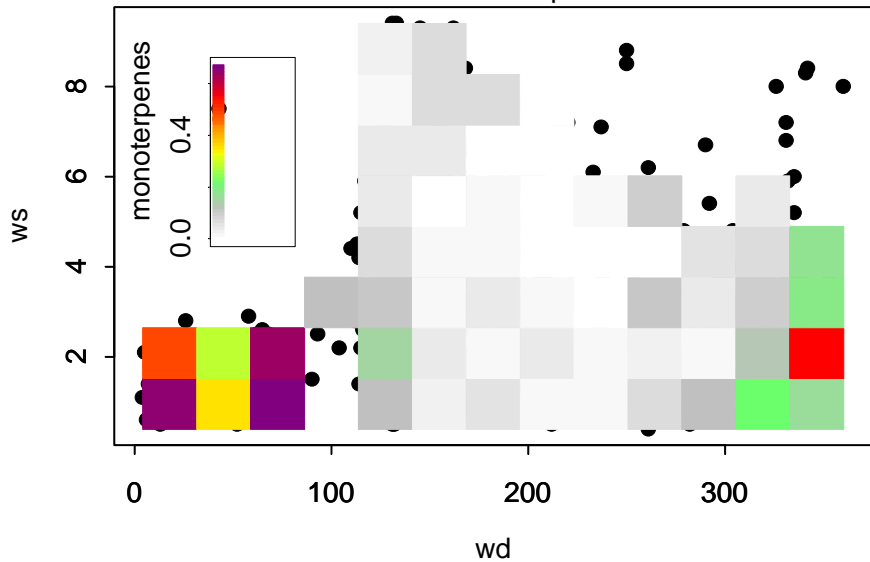

The colored gridsquares are averages of 3 or more datapoints.

The colored gridsquares are averages of 3 or more datapoints.

The colored gridsquares are averages of 3 or more datapoints.

The colored gridsquares are averages of 3 or more datapoints.