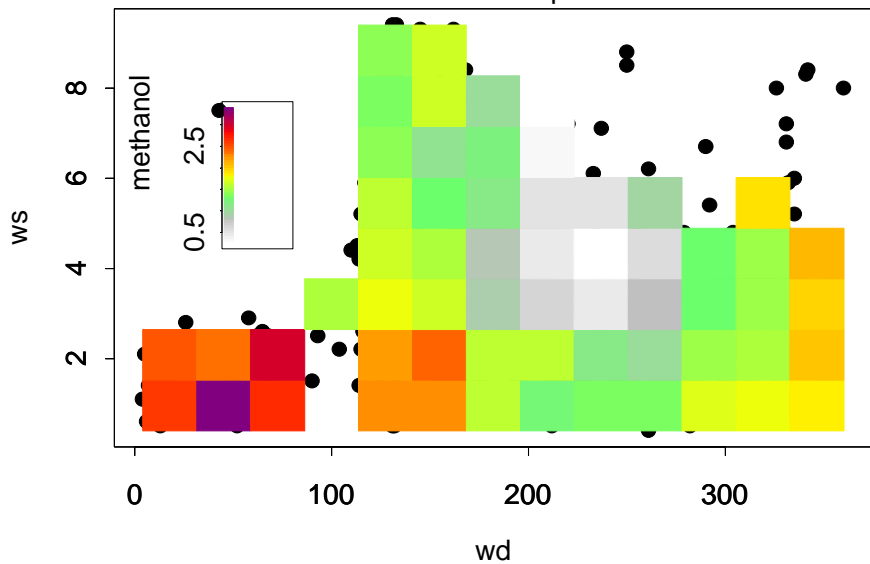

The colored gridsquares are averages of 3 or more datapoints.

The colored gridsquares are averages of 3 or more datapoints.

The colored gridsquares are averages of 3 or more datapoints.

The colored gridsquares are averages of 3 or more datapoints.